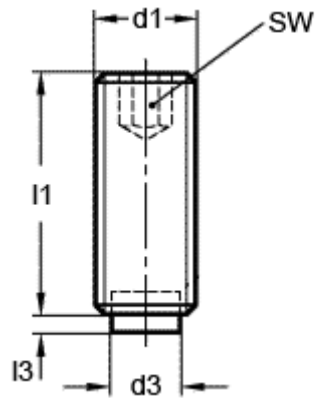

Data Sheet

Article number: 20931689A1

Description: E+G Grub screw, st. steel
GN 913.5-M12-63-KU

Measures

d1 = M12
d3 = 8
l1 = 63.0
l3 = 2.1
SW = 6.0